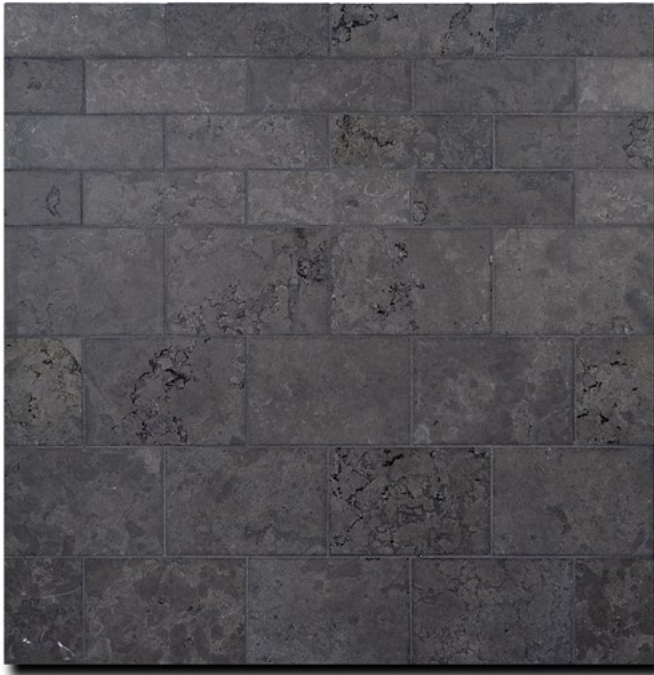

OMARI

stone Limestone
use Light Commercial ②
variation Medium ■

Typical Value Range

Omari Paleo Crown
Omari 2 x 2
Omari Meso Torello
Omari 2 x 6

NILE

Typical Value Range

TASA

stone Limestone
use Light Commercial ②
variation Medium ■