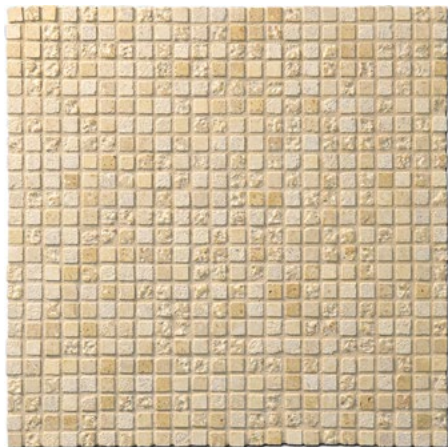

3/8 x 3/8 (mounted)

Tlos