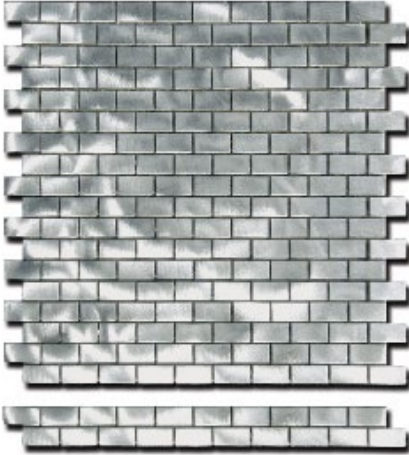

Graffito Listello

Naxos Pattern 1 x random
(unit is 2 rows)

Kios Pattern 2 x random
(unit is 1 row)

METAL

Graffito Aluminum 5/8 x 5/8
(unit is 2 rows)

Graffito Aluminum 5/8 x 1
(unit is 2 rows)

Graffito Aluminum 1 x 1
(unit is 1 row)

Graffito Aluminum 2 x 2
(unit is 1 row)

Graffito 4 x 4
(unit is 1 piece)

items shown in FULL SHEETS and in the STRIPS, (units of sale).

*italics emeryville
phone 510 547 1872*

*italics san rafael
phone 415 451 6150*